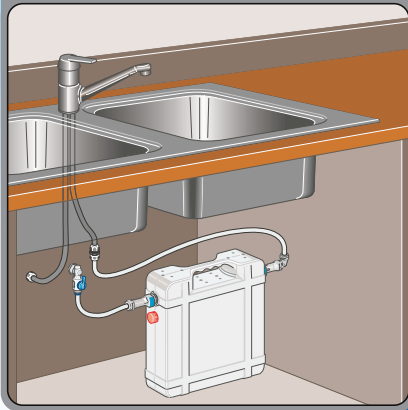

appliances for drinking water at its best

BRAVO DP AQUASTOP-Direct undersink filters have been designed for the production of good and pure water directly at the point of use and are provided with a self water-stopper device to make maintenance operations easier than ever. The filters can be easily installed under the kitchen sink with a special connection kit for the **direct connection** to the main faucet: there is no need of making holes on the sink counter. All the cold water is purified and can be used for drinking, cooking and preparing of foods and drinks.

BRAVO DP AQUASTOP DIRECT

Filter cartridge

THE EASIEST WAY TO CHANGE

Filter housings made in PET, a highly recyclable plastic, are manufactured with a proprietary procedure saving up to 60% of energy in injection molding compared with standard plastics. That is one of Atlas Filtri commitments to comply with Kyoto Treaty for the reduction of green house gas (CO₂) emissions in the atmosphere.