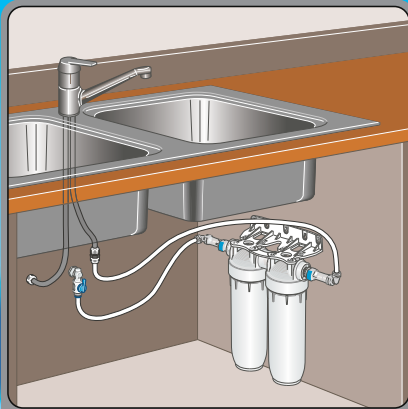

appliances for drinking water at its best

BRAVO DP AQUASTOP-Direct undersink filters have been designed for the production of good and pure water directly at the point of use and are provided with a self water-stopper device to make maintenance operations easier than ever. The filters can be easily installed under the kitchen sink with a special connection kit for the **direct connection** to the main faucet: there is no need of making holes on the sink counter. All the cold water is purified and can be used for drinking, cooking and preparing of foods and drinks.

BRAVO DP AQUASTOP DIRECT

Filter cartridge

THE EASIEST WAY TO CHANGE

Filter housings made in PET, a highly recyclable plastic, are manufactured with a proprietary procedure saving up to 60% of energy in injection molding compared with standard plastics. That is one of Atlas Filtri commitments to comply with Kyoto Treaty for the reduction of green house gas (CO₂) emissions in the atmosphere.