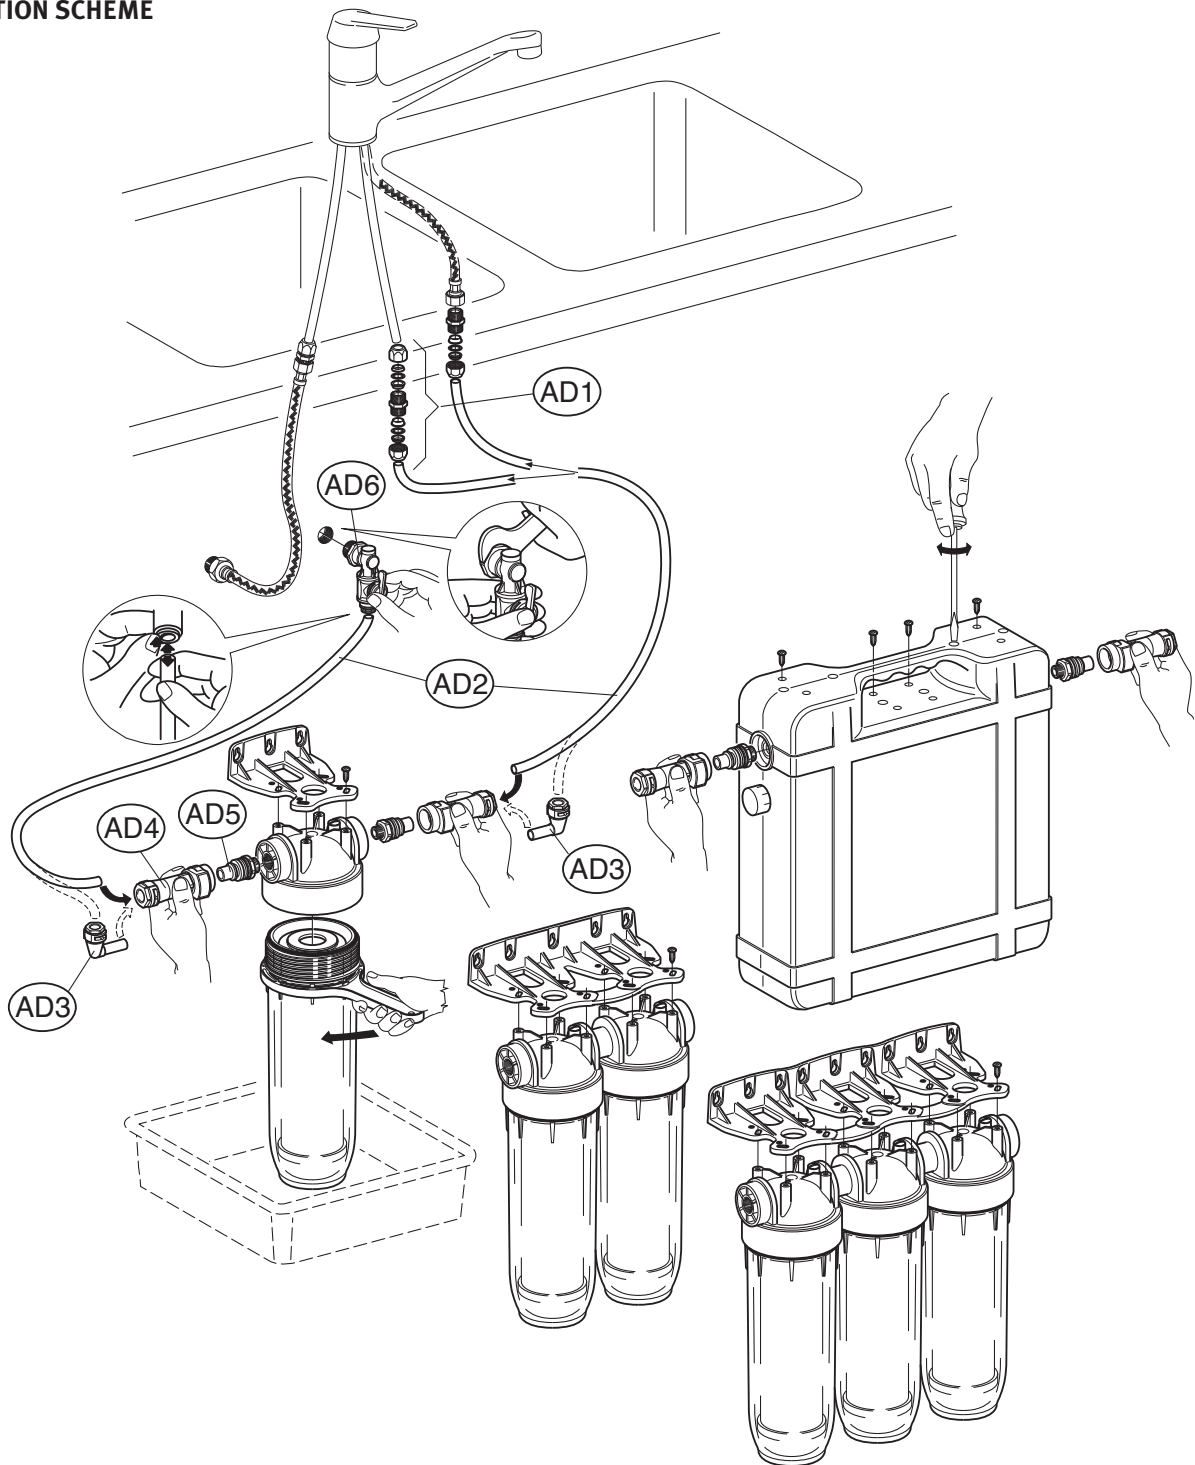

Cartridges with double O-ring quick-fit system **BX**.

Remark:
BRAVO DP housings fit to **BX** and standard **SX** (DOE) cartridges.

transparent CASE

blue CASE

INSTALLATION SCHEME

SPARE PARTS FOR KIT BRAVO DP AQUASTOP-Direct