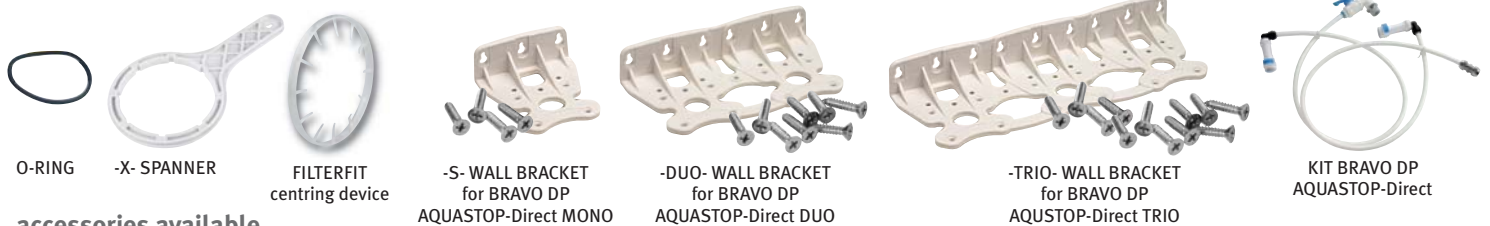

accessories included

accessories available