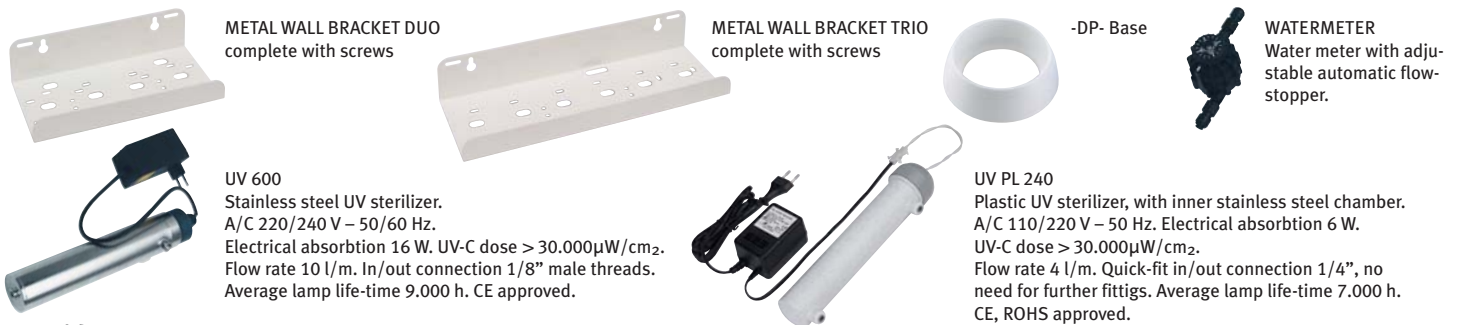

cartridges assortment

FA 5 micron SEDIMENT. Wound polypropylene filter. Filtration of sand, scales, lime, rust, fine particles. Life-span: 3-6 months.	PP/CPP 5 micron SEDIMENT. Melt-blown polypropylene grooved (PP) or smooth (CPP) filter: high efficiency filtration of fine particles, rust, lime, sand, scales. Life-span: 3-6 months.	BT PP LA 5 micron SEDIMENT G.A.C. Melt-blown polypropylene filter and Granular Activated Carbon. Filtration of fine particles, rust, lime, sand, scales; reduction of chlorine (bad tastes, odours) and chloride pollutants (pesticides, solvents, etc). Life-span: 3 months.	LA CARBON G.A.C. Container with Granular Activated Carbon. Reduction of chlorine (bad tastes, odours) and chloride pollutants (pesticides, solvents, etc). Life-span: 3 months.
AB 0,45 micron CERAMIC. Filtration of very fine particles and some micro-organisms. Life-span: 6-12 months. Maintenance: surface scraping every 2-3 months.	CB 5 micron CARBON BLOCK. Filtration of fine particles (rust, lime, sand, scales); reduction of chlorine (bad tastes, odours) and chloride pollutants (pesticides, solvents, etc). Life-span: 3-6 months.	CA-SE 0,3 micron CARBON BLOCK. Filtration of very fine particles and some micro-organisms; reduction of chlorine (bad tastes, odours) and chloride pollutants (pesticides, solvents, etc). Life-span: 6-12 months. Maintenance: surface scraping every 2-3 months.	CA-SE HF 0,15 micron CARBON BLOCK. Microfiltration with "hollow-fibre" capillary membranes (STER-O-TAP®) of very fine particles and some micro-organisms; reduction of chlorine (bad tastes, odours) and chloride pollutants (pesticides, solvents, etc). Life-span: 6 months. Maintenance: surface scraping every 2-3 months.

variants

Cartridges available on demand

GAC-Ag Granular Activated Carbon Silver treated.

QA-AF Anti-nitrate ionic exchange resin.

KDF Heavy-metals and chlorine reduction medium.

CA-SE HF-U Carbon block with "hollow-fibre" ultra-filtration element at 0,02 micron.

Cartridges with double O-ring quick-fit system **BX**.

Remark:
BRAVO DP housings fit to **BX** and standard **SX** (DOE) cartridges.

transparent CASE

blue CASE