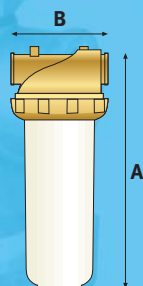

# housings K Plus SX with brass head

for cartridges with standard flat seals

Medium

Junior

Master

Senior

## SPECIFICATIONS

Non-toxic materials, suitable for drinking water.

**Head and ring nut:** CW 614 N brass.

**Bowl:** polyamide (PET).

**O-ring:** ETP.

**Breather-valve:** CW 614 N brass.

R02-09/07. Subject to change without notice

| cartridge height | housings without manometers | IN/OUT threads | mm  |     |
|------------------|-----------------------------|----------------|-----|-----|
|                  |                             |                | A   | B   |
| 5"               | K1 Medium Plus 3P AFO SX    | 3/4"           | 176 | 125 |
| 5"               | K2 Medium Plus 3P BFO SX    | 1"             | 182 | 130 |
| 7"               | K1 Junior Plus 3P AFO SX    | 3/4"           | 226 | 125 |
| 7"               | K2 Junior Plus 3P BFO SX    | 1"             | 232 | 130 |
| 10"              | K1 Senior Plus 3P AFO SX    | 3/4"           | 300 | 125 |
| 10"              | K2 Senior Plus 3P BFO SX    | 1"             | 306 | 130 |
| 20"              | K1 Master Plus 3P AFO SX    | 3/4"           | 558 | 125 |
| 20"              | K2 Master Plus 3P BFO SX    | 1"             | 564 | 130 |