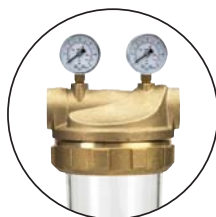

VARIANTS available on minimum quantity

M housings with 2 manometers for pressure drop control.